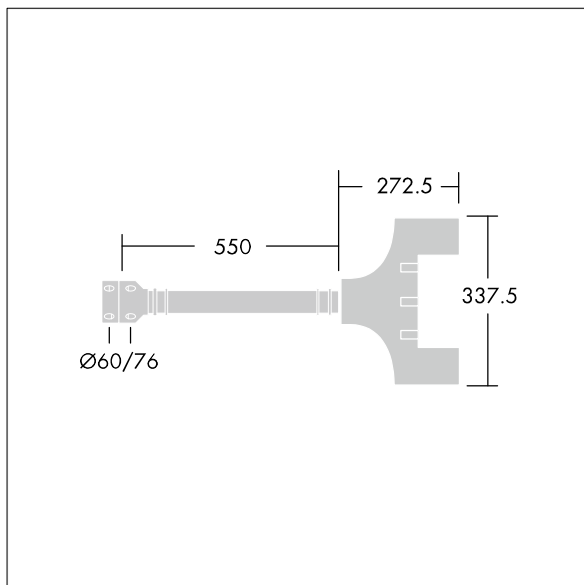

Olsys Street

96262306 OLSYS2 BRA 500MM MTP

THORN

Olsys Street

Single bracket for Olsys 2 luminaire(s). Complete with luminaire adaptor(s). In aluminium, powder coated RAL9006.

TLG_OSYS_F_1BRAPDB.jpg

TLG_OSYS_M_96262306BRA500MM.wmf