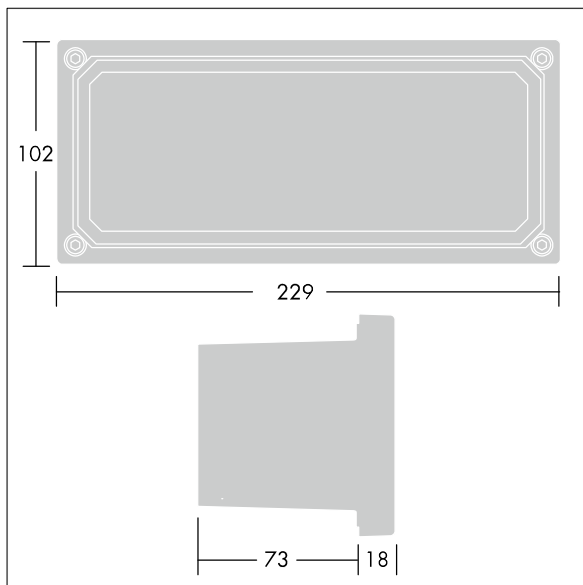

Linn

96262133 LINN RCT FR GL FRAME

THORN

Linn

Frosted glass frame for rectangular Linn luminaire.

TLG_LINN_F_LEDRECTFR.jpg

TLG_LINN_M_LDRCTGL.wmf

All values marked with an * are rated values. Unless stated otherwise, the values apply to an ambient temperature of 25°C.