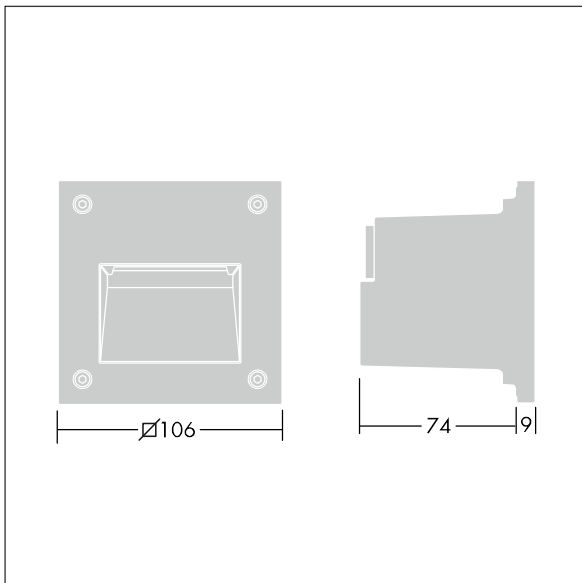

Linn

96262131 LINN SQ BAF FRAME

THORN

Linn

Baffle frame for square Linn luminaire.

TLG_LINN_F_SQBAFFLEPDB.jpg

TLG_LINN_M_LDSQINVS.wmf

All values marked with an * are rated values. Unless stated otherwise, the values apply to an ambient temperature of 25°C.