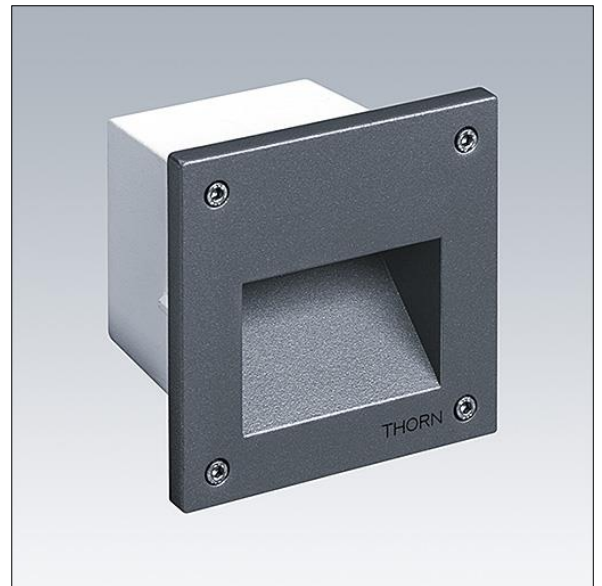

Linn

96262131 LINN SQ BAF FRAME

THORN

Linn

Baffle frame for square Linn luminaire.

TLG_LINN_F_SQBAFFLEPDB.jpg

TLG_LINN_M_LDSQINVS.wmf

All values marked with an * are rated values. Unless stated otherwise, the values apply to an ambient temperature of 25°C.