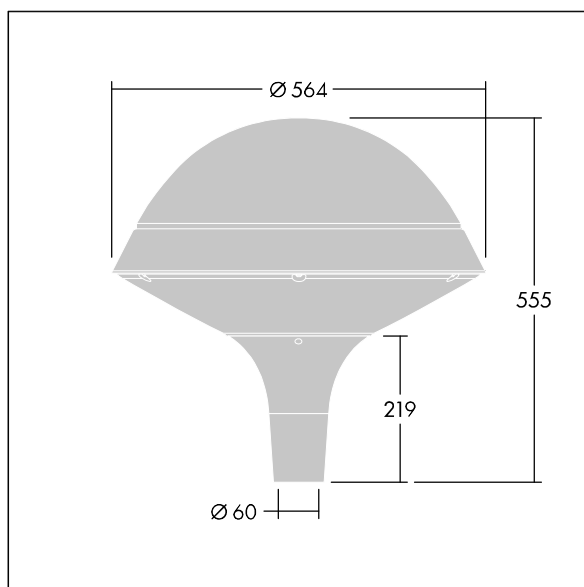

TLG_PLRL_M_DRC_T60.wmf

This product contains a light source of energy efficiency class D.