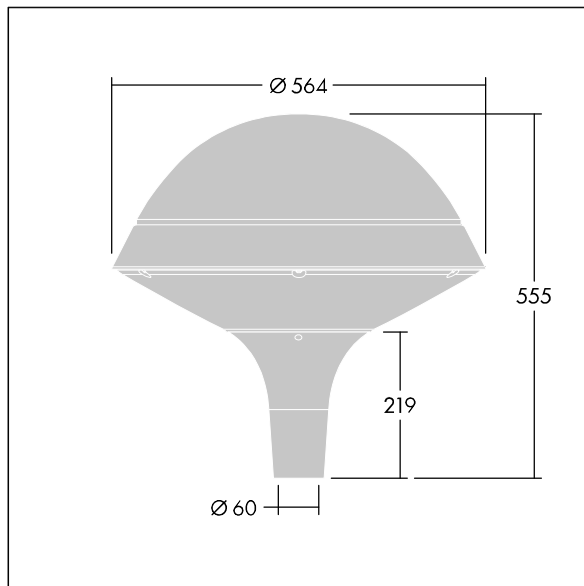

Plurio

THORN

96260718 PLD R 18L35-740 R/S BS 3550 T60 CL2 GY

ISO 9223 C5			IP66	IK08						T _a 25
----------------	--	--	------	------	--	--	--	--	--	-------------------

Plurio

Plurio Direct: A decorative post-top LED lantern with radially symmetric distribution. LED driver with 18 LEDs driven at 350mA. Class II electrical (this product is not earthed), IP66, IK08. Base: cast aluminium, powder coated silver-grey. Canopy: round shape, aluminium, textured silver-grey. Diffuser: UV stabilised, clear polycarbonate with anti-glare prisms. Direct, lens based optic with internal reflector. Equipped with 50% power reduction circuit, effective 3 hours before and 5 hours after a calculated midnight. It can be deactivated at installation with an easily accessible internal switch. Complete with 4000K LED. Post top mounting to Ø60mm column.

Upward lighting emissions below 1%.

Dimensions: Ø564 x 555 mm
Luminaire input power: 19.7 W
Luminaire luminous flux: 2727 lm
Luminaire efficacy: 138 lm/W
Weight: 9.5 kg
Scx: 0.191 m²

TLG_PLRL_F_DRC_GY.jpg