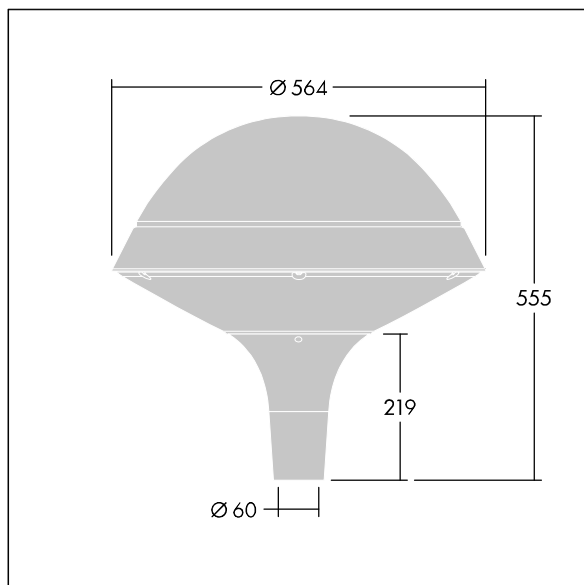

96260690 PLD R 18L70-740 R/S BS 3550 T60 CL1 GY

Plurio

Plurio Direct: A decorative post-top LED lantern with radially symmetric distribution. LED driver with 18 LEDs driven at 700mA. Class I electrical, IP66, IK08. Base: cast aluminium, powder coated silver-grey. Canopy: round shape, aluminium, textured silver-grey. Diffuser: UV stabilised, clear polycarbonate with anti-glare prisms. Direct, lens based optic with internal reflector. Equipped with 50% power reduction circuit, effective 3 hours before and 5 hours after a calculated midnight. It can be deactivated at installation with an easily accessible internal switch. Complete with 4000K LED. Post top mounting to Ø60mm column.

Upward lighting emissions below 1%.

Dimensions: Ø564 x 555 mm
 Luminaire input power: 38.9 W
 Luminaire luminous flux: 5001 lm
 Luminaire efficacy: 129 lm/W
 Weight: 9.5 kg
 Scx: 0.191 m²

TLG_PLRL_F_DRC_GY.jpg