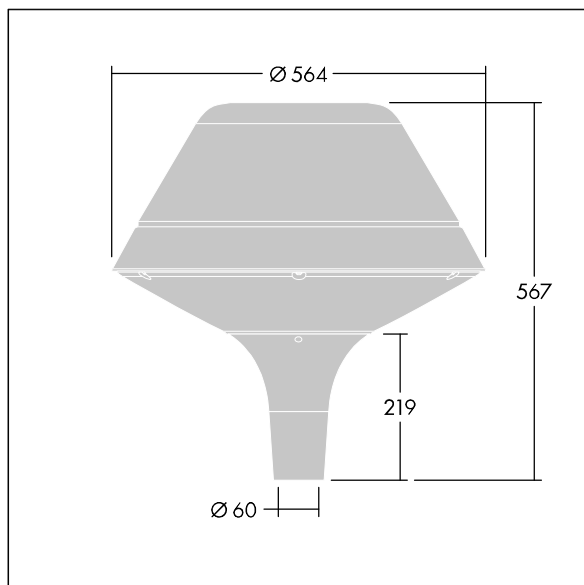

96260674 PLD O 18L70-740 R/S BS 3550 T60 CL1 GY

ISO 9223 C5			IP66	IK08						T _a 25
----------------	--	--	------	------	--	--	--	--	--	-------------------

Plurio

Plurio Direct: A decorative post-top LED lantern with radially symmetric distribution. LED driver with 18 LEDs driven at 700mA. Class I electrical, IP66, IK08. Base: cast aluminium, powder coated silver-grey. Canopy: original shape, aluminium, textured silver-grey. Diffuser: UV stabilised, clear polycarbonate with anti-glare prisms. Direct, lens based optic with internal reflector. Equipped with 50% power reduction circuit, effective 3 hours before and 5 hours after a calculated midnight. It can be deactivated at installation with an easily accessible internal switch. Complete with 4000K LED. Post top mounting to Ø60mm column.

Upward lighting emissions below 1%.

Dimensions: Ø564 x 567 mm
 Luminaire input power: 38.9 W
 Luminaire luminous flux: 5001 lm
 Luminaire efficacy: 129 lm/W
 Weight: 9.5 kg
 Scx: 0.199 m²

TLG_PLRL_F_DOC_GY.jpg