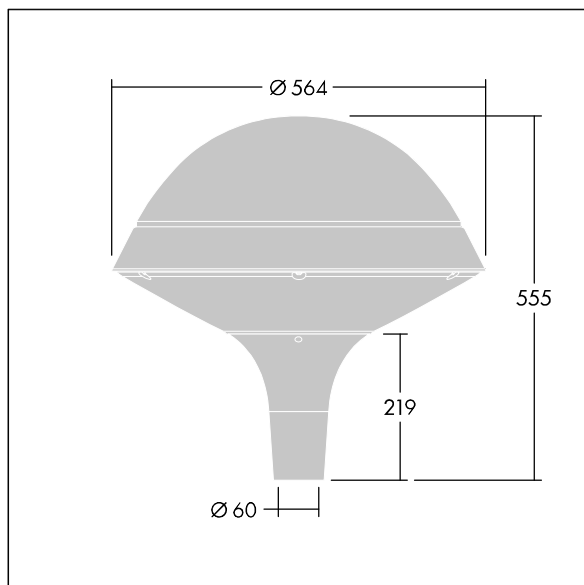

96260700 PLD R 18L70-740 R/S BS 3550 T60 CL2 GY

Plurio

Plurio Direct: A decorative post-top LED lantern with radially symmetric distribution. LED driver with 18 LEDs driven at 700mA. Class II electrical (this product is not earthed), IP66, IK08. Base: cast aluminium, powder coated silver-grey. Canopy: round shape, aluminium, textured silver-grey. Diffuser: UV stabilised, clear polycarbonate with anti-glare prisms. Direct, lens based optic with internal reflector. Equipped with 50% power reduction circuit, effective 3 hours before and 5 hours after a calculated midnight. It can be deactivated at installation with an easily accessible internal switch. Complete with 4000K LED. Post top mounting to Ø60mm column.

Upward lighting emissions below 1%.

Dimensions: Ø564 x 555 mm
 Luminaire input power: 38.9 W
 Luminaire luminous flux: 5001 lm
 Luminaire efficacy: 129 lm/W
 Weight: 9.5 kg
 Scx: 0.191 m²

TLG_PLRL_F_DRC_GY.jpg