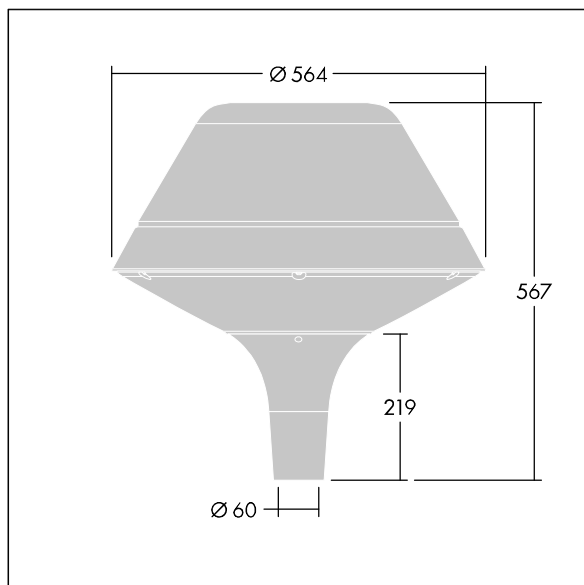

96260708 PLD O 18L35-740 R/S BS 3550 T60 CL1 GY

Plurio

Plurio Direct: A decorative post-top LED lantern with radially symmetric distribution. LED driver with 18 LEDs driven at 350mA. Class I electrical, IP66, IK08. Base: cast aluminium, powder coated silver-grey. Canopy: original shape, aluminium, textured silver-grey. Diffuser: UV stabilised, clear polycarbonate with anti-glare prisms. Direct, lens based optic with internal reflector. Equipped with 50% power reduction circuit, effective 3 hours before and 5 hours after a calculated midnight. It can be deactivated at installation with an easily accessible internal switch. Complete with 4000K LED. Post top mounting to Ø60mm column.

Upward lighting emissions below 1%.

Dimensions: Ø564 x 567 mm
 Luminaire input power: 19.7 W
 Luminaire luminous flux: 2727 lm
 Luminaire efficacy: 138 lm/W
 Weight: 9.5 kg
 Scx: 0.199 m²

TLG_PLRL_F_DOC_GY.jpg