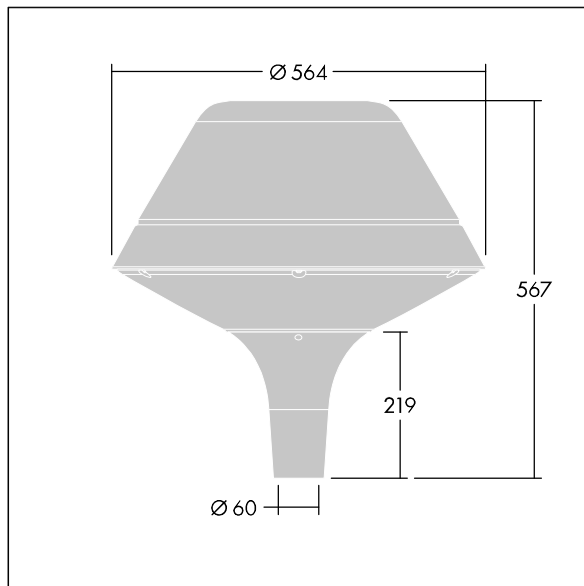

Plurio

THORN

96260708 PLD O 18L35-740 R/S BS 3550 T60 CL1 GY

ISO 9223 C5			IP66	IK08					T _a 25
----------------	--	--	------	------	--	--	--	--	-------------------

Plurio

Plurio Direct: A decorative post-top LED lantern with radially symmetric distribution. LED driver with 18 LEDs driven at 350mA. Class I electrical, IP66, IK08. Base: cast aluminium, powder coated silver-grey. Canopy: original shape, aluminium, textured silver-grey. Diffuser: UV stabilised, clear polycarbonate with anti-glare prisms. Direct, lens based optic with internal reflector. Equipped with 50% power reduction circuit, effective 3 hours before and 5 hours after a calculated midnight. It can be deactivated at installation with an easily accessible internal switch. Complete with 4000K LED. Post top mounting to Ø60mm column.

Upward lighting emissions below 1%.

Dimensions: Ø564 x 567 mm
Luminaire input power: 19.7 W
Luminaire luminous flux: 2727 lm
Luminaire efficacy: 138 lm/W
Weight: 9.5 kg
Scx: 0.199 m²

TLG_PLRL_F_DOC_GY.jpg