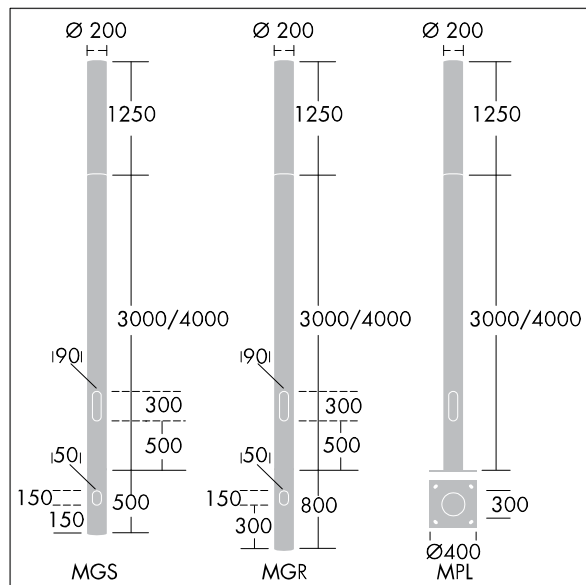

## Alumet Stage II

96259932 ALUMET COL 4M MPL AL NG R9999

### Alumet Stage II

Extruded aluminium column for Alumet Stage II luminaire. flange plate mounted. powder coated in your choice of RAL colour textured (close to RAL 9006). Equipped with drilled door with inner grid to reduce condensation inside the pole

Ø200 x 4000 mm

Flange: 400 x 400mm, fixing centres: 300 x 300mm, bolts 18 x 400mm (supplied)

Weight: 36 kg

TLG\_ALUM\_F\_P1.jpg

TLG\_ALUM\_M\_2LD1.wmf