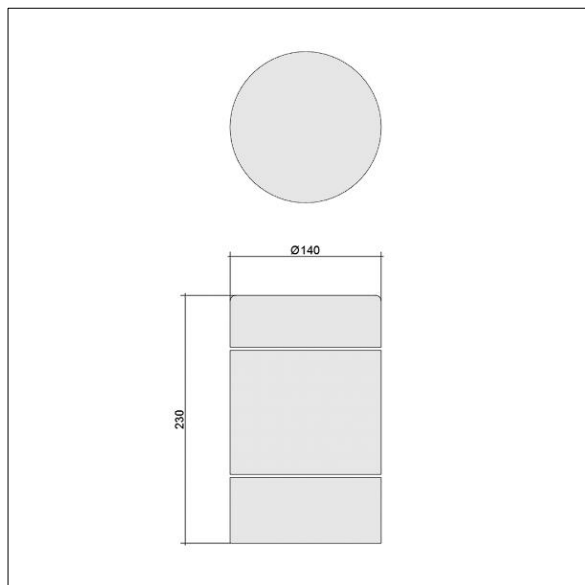

96063122 CHARTOR HEAD LF E27 BK

AS/NZS 60598	IP44	IK09			
-----------------	------	------	---	---	--

Chartor

A timeless bollard offering modest visual guidance and comfortable light with low glare. Head: die-cast aluminium, powder coated black (Other colours available upon request). Diffuser: semi-opal anti-UV polycarbonate. Lenses: clear polycarbonate. Class I electrical, IP44, Impact strength: IK09.

With E27 lamp holder. Lamp to be ordered separately.

Dimensions: Ø140 x 230 mm

Weight: 2 kg

TLA_CHAR_F_HEAD_BK.jpg

TLA_CHAR_M_HEAD.wmf