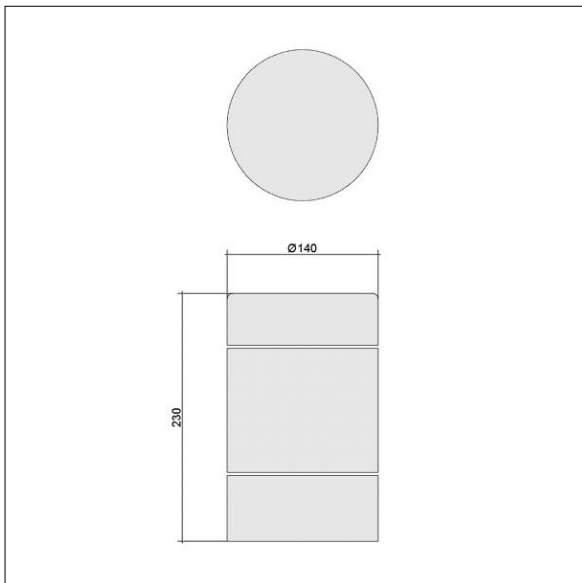

96063107 CHARTOR HEAD LF E27 AL

AS/NZS 60598	IP44	IK09		
-----------------	------	------	---	---

Chartor

A timeless bollard offering modest visual guidance and comfortable light with low glare. Head: die-cast aluminium, unpainted (Other colours available upon request). Diffuser: semi-opal anti-UV polycarbonate. Lenses: clear polycarbonate. Class I electrical, IP44, Impact strength: IK09.

With E27 lamp holder. Lamp to be ordered separately.

Dimensions: Ø140 x 230 mm

Weight: 2 kg

TLA_CHAR_F_HEAD_AL.jpg

TLA_CHAR_M_HEAD.wmf