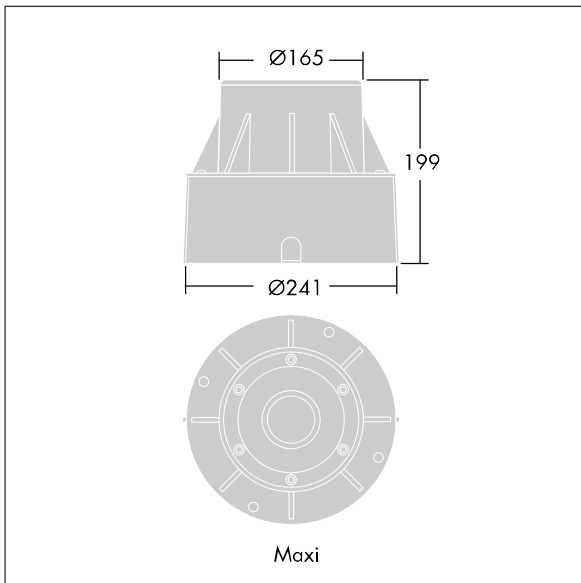

D-CO Recessed

96257240 D-CO R LED MAXI 6L50 830 CL

D-CO Recessed

A large size, ground recessed luminaire with 6 x 1.2W warm white LEDs for indoor or outdoor applications. Body in aluminium with ABS plastic recessed housing. Front glass, toughened with clear finish, stainless steel frame. Static load bearing 500kg. Complete with 5m cable.

Dimensions: Ø241 x 199 mm
 Luminaire input power: 12 W
 Weight: 3 kg

TLG_DCOL_F_LEDMAXIANGL.jpg

TLG_DCOL_M_ODL-165GZ.wmf

All values marked with an * are rated values. Thorn uses tried and tested components from leading suppliers, however there may be isolated instances of technology-related failures of individual LEDs during the rated product lifetime. International standards set the tolerance in initial flux and connected load at ±10%. Unless stated otherwise, the values apply to an ambient temperature of 25°C.

D-CO Recessed

96257240 D-CO R LED MAXI 6L50 830 CL

THORN