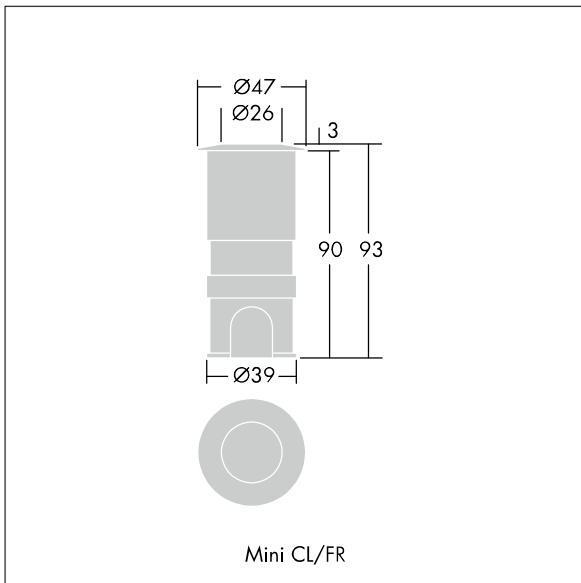

## D-CO Recessed

96257231 D-CO R LED MINI 1L35 830 FR

### D-CO Recessed

A small size, ground recessed luminaire with 1 x 1.2W warm white LEDs for indoor or outdoor applications. Body in aluminium with aluminium recessed housing. Front glass, toughened with frosted finish, stainless steel frame. Static load bearing 500kg. Complete with 5m cable, remote gear, connectors and 3 way connection box.

Dimensions: Ø47 x 93 mm  
 Luminaire input power: 1.2 W  
 Weight: 0.5 kg

TLG\_DCOL\_F\_LEDMINIFRANGL.jpg

TLG\_DCOL\_M\_ODMINIKIT1.wmf

All values marked with an \* are rated values. Thorn uses tried and tested components from leading suppliers, however there may be isolated instances of technology-related failures of individual LEDs during the rated product lifetime. International standards set the tolerance in initial flux and connected load at ±10%. Unless stated otherwise, the values apply to an ambient temperature of 25°C.