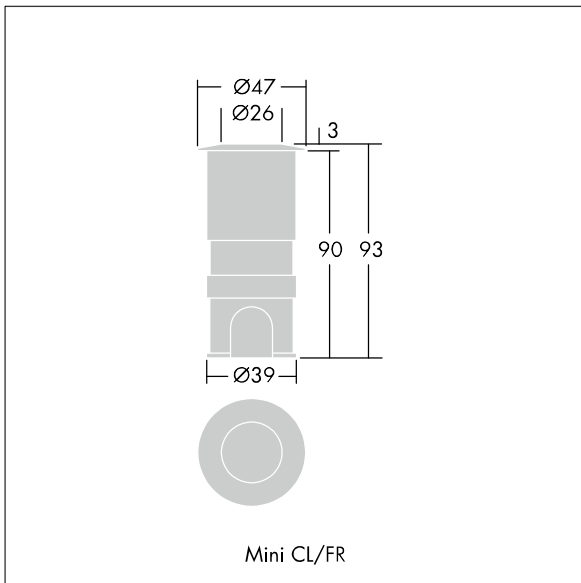

D-CO Recessed

96257227 D-CO R LED MINI 1L35 840 CL

D-CO Recessed

A small size, ground recessed luminaire with 1 x 1.2W white LEDs for indoor or outdoor applications. Body in aluminium with aluminium recessed housing. Front glass, toughened with clear finish, stainless steel frame. Static load bearing 500kg. Complete with 5m cable, remote gear, connectors and 3 way connection box.

Dimensions: Ø47 x 93 mm
 Luminaire input power: 2.5 W
 Weight: 0.5 kg

TLG_DCOL_F_LEDMINICLANGL.jpg

TLG_DCOL_M_ODMINIKIT1.wmf

All values marked with an * are rated values. Thorn uses tried and tested components from leading suppliers, however there may be isolated instances of technology-related failures of individual LEDs during the rated product lifetime. International standards set the tolerance in initial flux and connected load at ±10%. Unless stated otherwise, the values apply to an ambient temperature of 25°C.

D-CO Recessed

96257227 D-CO R LED MINI 1L35 840 CL

THORN