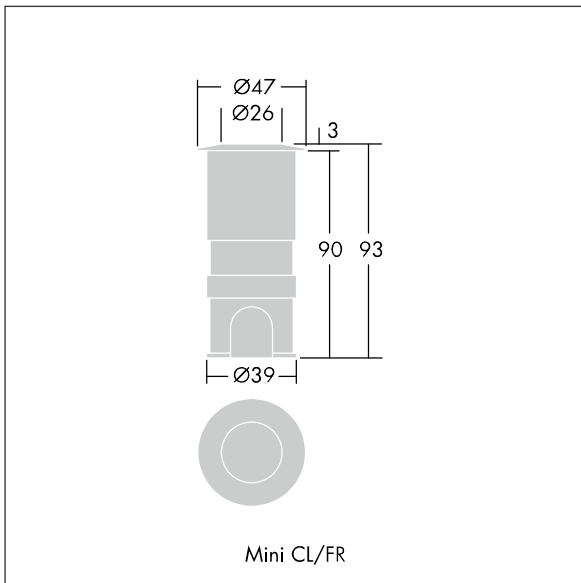

D-CO Recessed

96257227 D-CO R LED MINI 1L35 840 CL

D-CO Recessed

A small size, ground recessed luminaire with 1 x 1.2W white LEDs for indoor or outdoor applications. Body in aluminium with aluminium recessed housing. Front glass, toughened with clear finish, stainless steel frame. Static load bearing 500kg. Complete with 5m cable, remote gear, connectors and 3 way connection box.

Dimensions: Ø47 x 93 mm
 Luminaire input power: 2.5 W
 Weight: 0.5 kg

TLG_DCOL_F_LEDMINICLANGL.jpg

TLG_DCOL_M_ODMINIKIT1.wmf

All values marked with an * are rated values. Thorn uses tried and tested components from leading suppliers, however there may be isolated instances of technology-related failures of individual LEDs during the rated product lifetime. International standards set the tolerance in initial flux and connected load at ±10%. Unless stated otherwise, the values apply to an ambient temperature of 25°C.