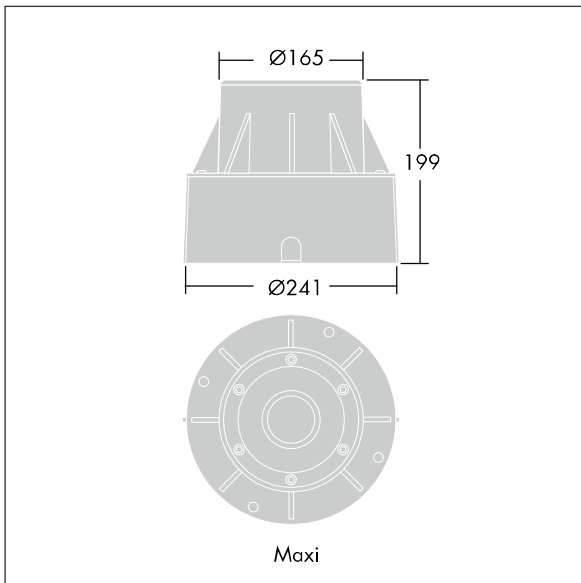

## D-CO Recessed

96257239 D-CO R LED MAXI 6L50 840 CL

### D-CO Recessed

A large size, ground recessed luminaire with 6 x 1.2W white LEDs for indoor or outdoor applications. Body in aluminium with ABS plastic recessed housing. Front glass, toughened with clear finish, stainless steel frame. Static load bearing 500kg. Complete with 5m cable.

Dimensions: Ø241 x 199 mm  
 Luminaire input power: 12 W  
 Weight: 3 kg

TLG\_DCOL\_F\_LEDMAXIANGL.jpg

TLG\_DCOL\_M\_ODL-165GZ.wmf

All values marked with an \* are rated values. Thorn uses tried and tested components from leading suppliers, however there may be isolated instances of technology-related failures of individual LEDs during the rated product lifetime. International standards set the tolerance in initial flux and connected load at ±10%. Unless stated otherwise, the values apply to an ambient temperature of 25°C.