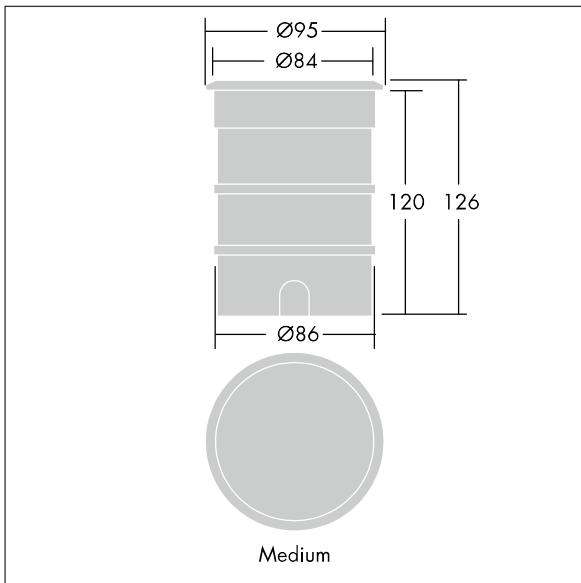

D-CO Recessed

96257237 D-CO R LED MEDIUM 1L35 830 FR

D-CO Recessed

A medium size, ground recessed luminaire with 1 x 1.2W warm white LED for indoor or outdoor applications. Body in plastic with aluminium recessed housing. Front glass, toughened with frosted finish, stainless steel frame. Static load bearing 500kg. Complete with 5m cable.

Dimensions: Ø95 x 126 mm
 Luminaire input power: 2.7 W
 Weight: 0.7 kg

TLG_DCOL_F_LEDMEDFRANGL.jpg

TLG_DCOL_M_ODMED.wmf

All values marked with an * are rated values. Thorn uses tried and tested components from leading suppliers, however there may be isolated instances of technology-related failures of individual LEDs during the rated product lifetime. International standards set the tolerance in initial flux and connected load at ±10%. Unless stated otherwise, the values apply to an ambient temperature of 25°C.