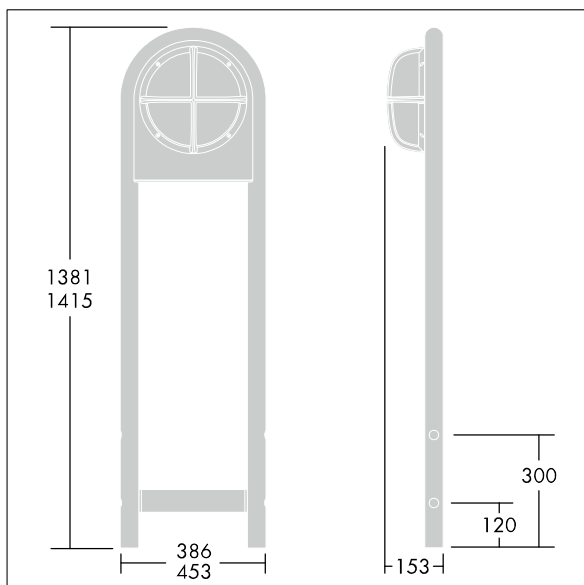

96207085 EYE BOLLARD SMALL ANT

Bollard frame in die-cast aluminium powder coated anthracite for mounting any small bulkhead luminaire (except photocell versions, see Outdoor Lighting / Wall Mounted Luminaires).

Dimensions: 386 x 50 x 1381 mm
Weight: 9 kg

TLG_EYKN_F_BOLVSANTH.jpg

TLG_EYKN_M_BOLLARD.wmf