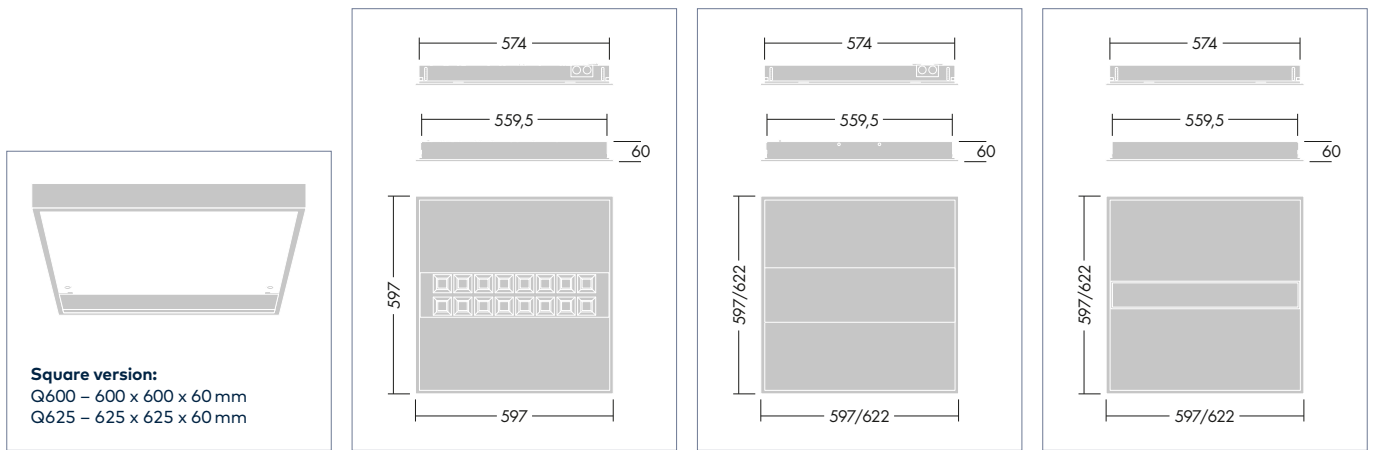

CONFIGURATION GUIDE

Range	Lumen	CCT/CRI	Optic	Controls & Sensors	Emergency	Size	Cabling									
IQ BEAM	3000	830	MPT	HFIX	E3D	Q600	ML4	4 core main lead, pre-wired, 2.55m length, 1.5mm²								
									ML4	6 core main lead, pre-wired, 2.55m length, 1.5mm²						
									ML6	3 pole Wieland, pre-wired, 2.55m length, 1.5mm²						
									WL3	4 pole Wieland, pre-wired, 2.55m length, 1.5mm²						
									WL4	5 pole Wieland, pre-wired, 2.55m length, 1.5mm²						
									WL5BU	6 pole Wieland, pre-wired, 2.55m length, 1.5mm²						
									WL6BU	5 pole Wago, pre-wired, 2.55m length, 1.5mm²						
									WO3	5 pole Wago, pre-wired, 2.55m length, 1.5mm²						
									WO5	5 pole Wago, pre-wired, 2.55m length, 1.5mm²						
															Q600	597 mm x 597 mm
						Q625	622 mm x 622 mm									
						optional										
					E3		3h emergency, manual test									
					E3D		3h emergency, auto test, local battery									
				HF			Fixed output									
				HFIX			DALI dimmable									
				HFSX			DALI dimmable with presence and daylight detection									
				SENS			Presence and daylight detection									
			MPT				Microprismatic optic									
			MPT-F				Microprismatic optic with with micro diffuser foil									
			OPC				3D comfort optic with microprismatic center and opal side elements									
			MC				Minicell reflector optic, matte silver painted									
		830					CRI 80 3000 K									
		840					CRI 80 4000 K									
		930					CRI 90 3000 K									
		940					CRI 90 4000 K									
	3000						3000lm									
	3800						3800lm									
	4300						4300lm									
IQ BEAM	Product range															

SURFACE-MOUNTED KITS

IQ BEAM MC Q600

IQ BEAM OP Q600 & Q625

IQ BEAM MTP/MPT-F Q600 & Q625

Configure the ideal product solution with myProduct. The myProduct configurator allows you to quickly and easily configure the luminaire to suit your individual needs. Try it now at www.thornlighting.com/myproduct

As a globally leading luminaire manufacturer, Thorn Lighting provides a five-year warranty for its complete product range within all European Countries. thornlighting.com/guarantee

Thorn Lighting is constantly developing and improving its products. All descriptions, illustrations, drawings and specifications in this publication present only general particulars and shall not form part of any contract. The right is reserved to change specifications without prior notification or public announcement. All goods supplied by the company are supplied subject to the company's General Conditions of Sale, a copy of which is available on request. All measurements are in millimetres and weights in kilograms unless otherwise stated. 10/2021 (INT)

WE MAKE LIGHT WORK