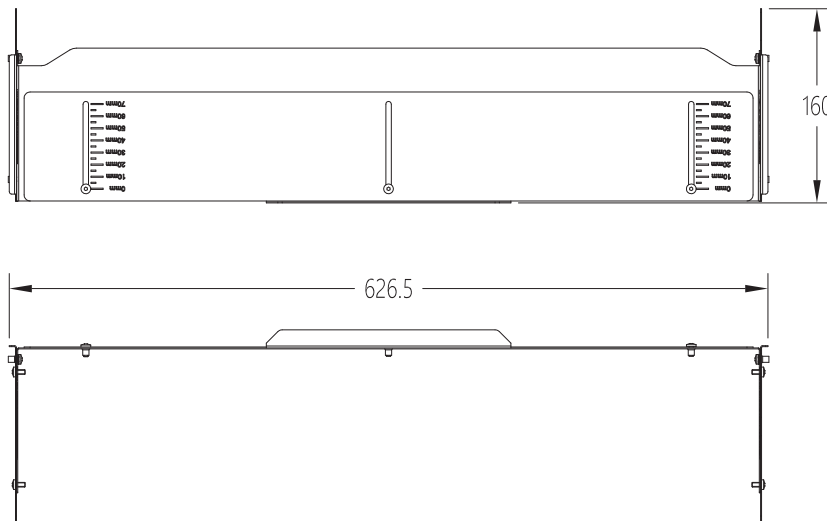

EN Installation instructions

TYPE : TROPHY VISOR

1

2

TROPHY VISOR

 S2.5	 2.5
	2.0Nm

0°-70°

 S2.5	 2.5
	2.0Nm

4

MONTAGE FRONT

6

MONTAGE BACK