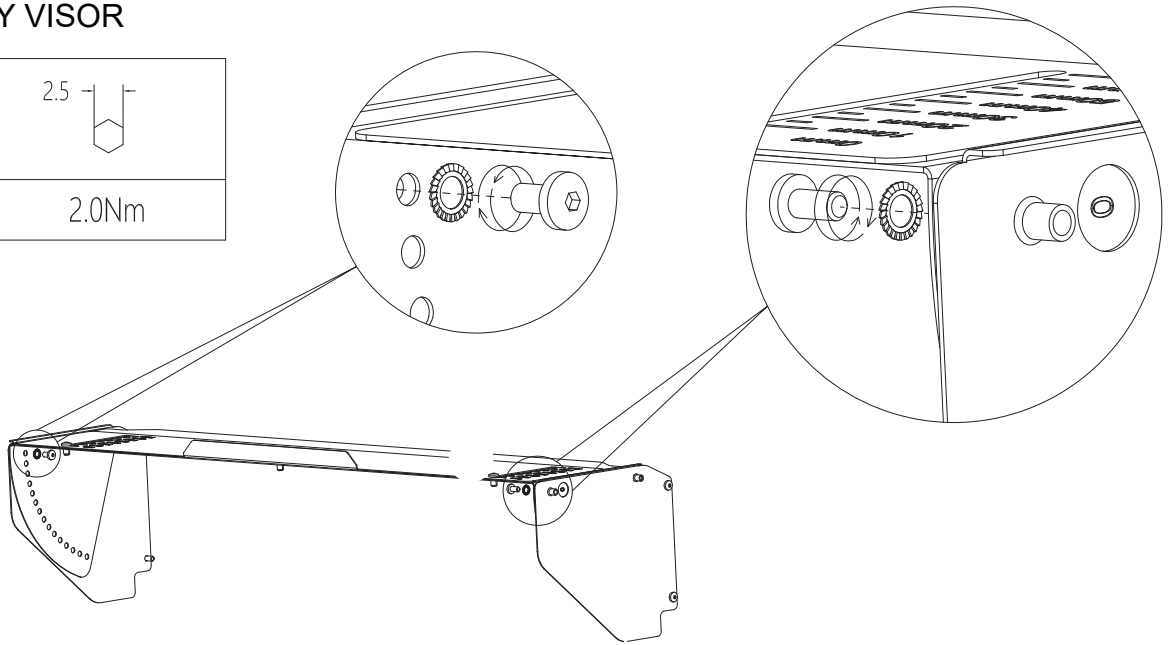

EN Installation instructions

TYPE : TROPHY VISOR

1

2

TROPHY VISOR

 S2.5	 2.5
	2.0Nm

0°-70°

 S2.5	 2.5
	2.0Nm

4

MONTAGE FRONT

6

MONTAGE BACK