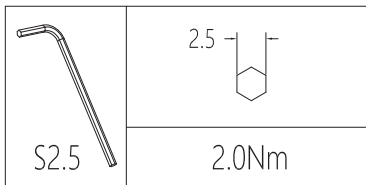

EN Installation instructions

TYPE : TROPHY VISOR

1

2

TROPHY VISOR

 S2.5	 2.5
	2.0Nm

0°-70°

 S2.5	 2.5
	2.0Nm