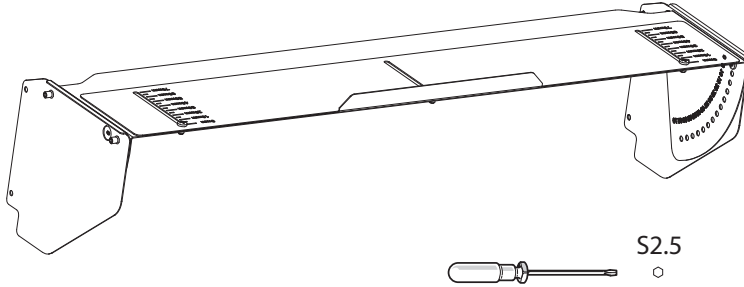

EN Installation instructions

TYPE : TROPHY VISOR

1

2

TROPHY VISOR

 S2.5	 2.5
	2.0Nm

0°-70°

 S2.5	 2.5
	2.0Nm