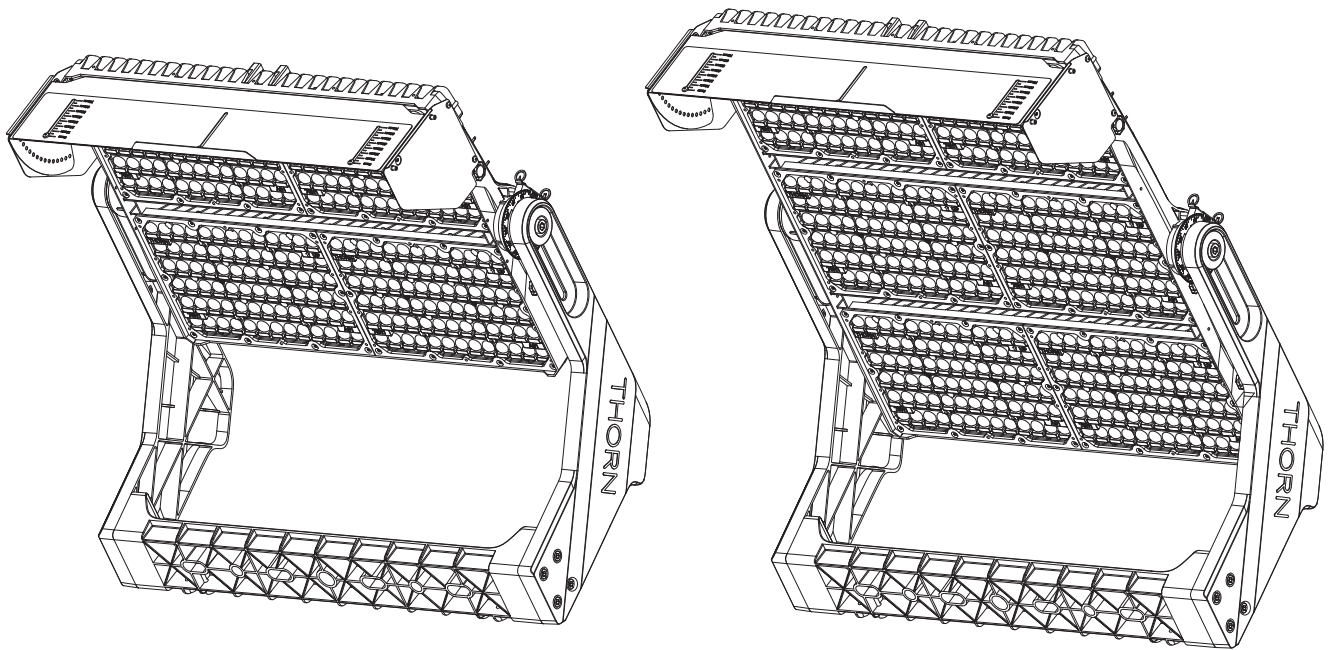

EN Installation instructions

TYPE : TROPHY VISOR

1

2

TROPHY VISOR

 S2.5	 2.5
	2.0Nm

0°-70°

 S2.5	 2.5
	2.0Nm

4

MONTAGE FRONT

6

MONTAGE BACK