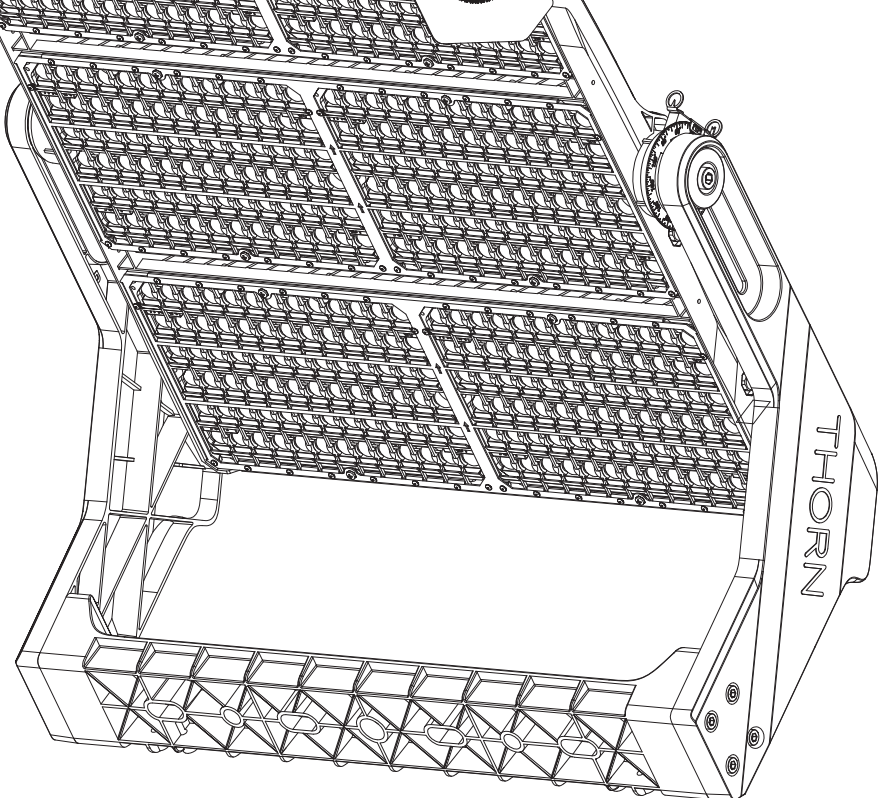

EN Installation instructions

TYPE : TROPHY VISOR

1

2

TROPHY VISOR

 S2.5	 2.5
	2.0Nm

0°-70°

 S2.5	 2.5
	2.0Nm

4

MONTAGE FRONT

6

MONTAGE BACK