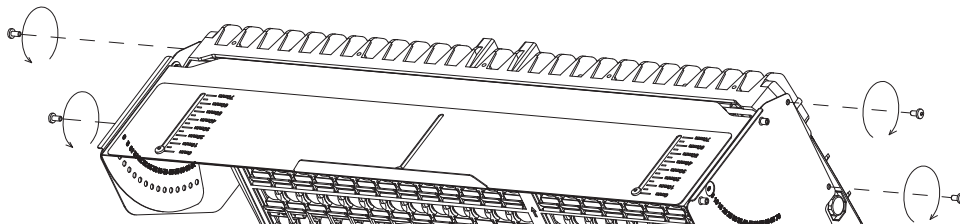

EN Installation instructions

TYPE : TROPHY VISOR

1

2

TROPHY VISOR

 S2.5	 2.5
	2.0Nm

0°-70°

 S2.5	 2.5
	2.0Nm

4

MONTAGE FRONT

6

MONTAGE BACK