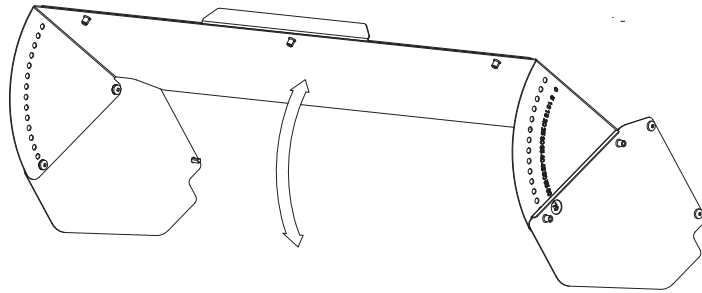

EN Installation instructions

TYPE : TROPHY VISOR

1

2

TROPHY VISOR

 S2.5	 2.5
	2.0Nm

0°-70°

 S2.5	 2.5
	2.0Nm

4

MONTAGE FRONT

6

MONTAGE BACK