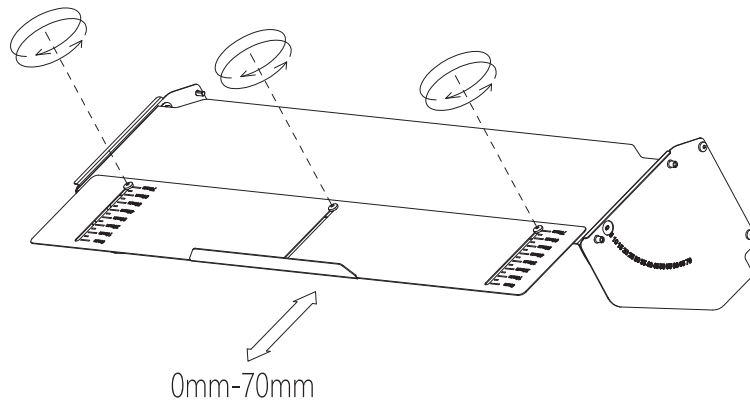

EN Installation instructions

TYPE : TROPHY VISOR

1

2

TROPHY VISOR

 S2.5	 2.5
	2.0Nm

0°-70°

 S2.5	 2.5
	2.0Nm

4

MONTAGE FRONT

6

MONTAGE BACK