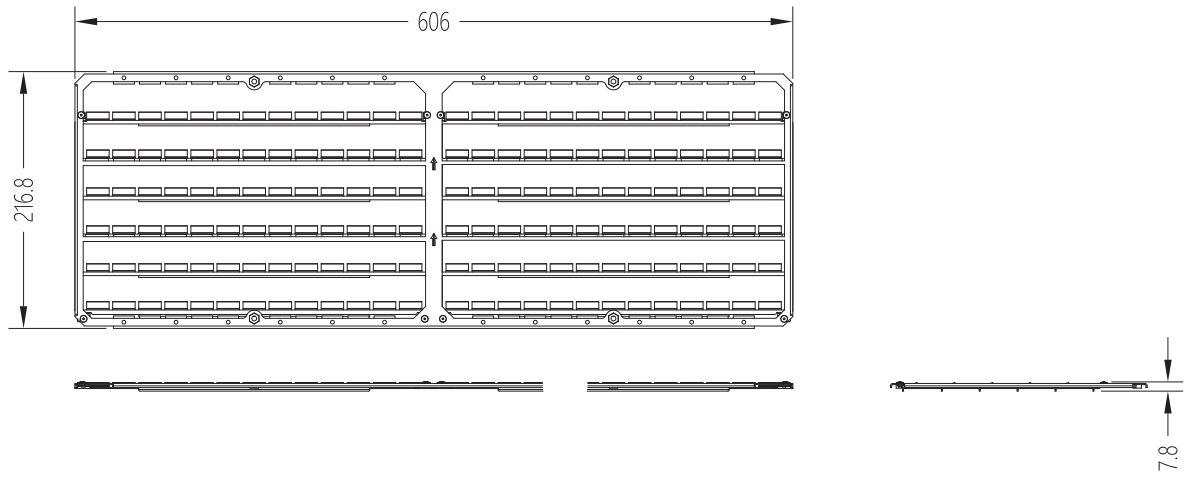

2

TROPHY LOUVRE B