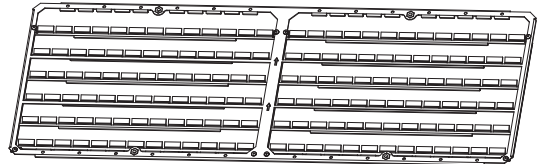

EN Installation instructions

TYPE : TROPHY LOUVRE

SAP Code	DESCRIPTION	WEIGHT
96652801	TROPHY L LOUVRE (1 module)	0.33kg
96652802	TROPHY R LOUVRE (1 module)	0.33kg
96652803	TROPHY B LOUVRE (1 module)	0.58kg
96652804	TROPHY L+R LOUVRE (1 module)	0.48kg
96652805	TROPHY L+B LOUVRE (1 module)	0.67kg
96652806	TROPHY R+B LOUVRE (1 module)	0.67kg
96652807	TROPHY L+R+B LOUVRE (1 module)	0.82kg

1

TROPHY LOUVRE L

TROPHY LOUVRE R

TROPHY LOUVRE L+R

TROPHY LOUVRE L+B

TROPHY LOUVRE R+B

TROPHY LOUVRE L+R+B

2