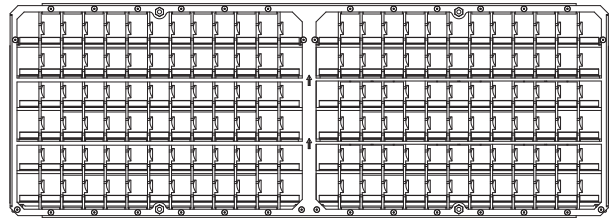

EN Installation instructions

TYPE : TROPHY LOUVRE

SAP Code	DESCRIPTION	WEIGHT
96652801	TROPHY L LOUVRE (1 module)	0.33kg
96652802	TROPHY R LOUVRE (1 module)	0.33kg
96652803	TROPHY B LOUVRE (1 module)	0.58kg
96652804	TROPHY L+R LOUVRE (1 module)	0.48kg
96652805	TROPHY L+B LOUVRE (1 module)	0.67kg
96652806	TROPHY R+B LOUVRE (1 module)	0.67kg
96652807	TROPHY L+R+B LOUVRE (1 module)	0.82kg

1

TROPHY LOUVRE L

TROPHY LOUVRE R

TROPHY LOUVRE L+R

TROPHY LOUVRE L+B

TROPHY LOUVRE R+B

TROPHY LOUVRE L+R+B

2