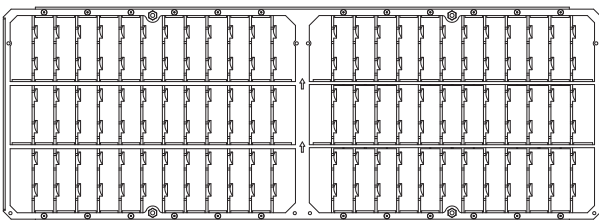

EN Installation instructions

TYPE : TROPHY LOUVRE

SAP Code	DESCRIPTION	WEIGHT
96652801	TROPHY L LOUVRE (1 module)	0.33kg
96652802	TROPHY R LOUVRE (1 module)	0.33kg
96652803	TROPHY B LOUVRE (1 module)	0.58kg
96652804	TROPHY L+R LOUVRE (1 module)	0.48kg
96652805	TROPHY L+B LOUVRE (1 module)	0.67kg
96652806	TROPHY R+B LOUVRE (1 module)	0.67kg
96652807	TROPHY L+R+B LOUVRE (1 module)	0.82kg

1

TROPHY LOUVRE L

TROPHY LOUVRE R

TROPHY LOUVRE L+R

TROPHY LOUVRE L+B

TROPHY LOUVRE R+B

TROPHY LOUVRE L+R+B

2