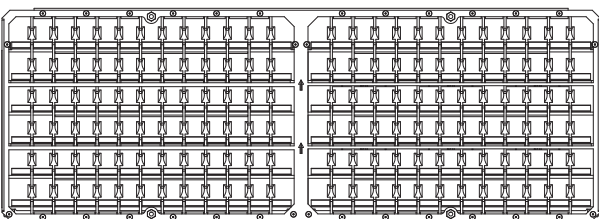

EN Installation instructions

TYPE : TROPHY LOUVRE

SAP Code	DESCRIPTION	WEIGHT
96652801	TROPHY L LOUVRE (1 module)	0.33kg
96652802	TROPHY R LOUVRE (1 module)	0.33kg
96652803	TROPHY B LOUVRE (1 module)	0.58kg
96652804	TROPHY L+R LOUVRE (1 module)	0.48kg
96652805	TROPHY L+B LOUVRE (1 module)	0.67kg
96652806	TROPHY R+B LOUVRE (1 module)	0.67kg
96652807	TROPHY L+R+B LOUVRE (1 module)	0.82kg

1

TROPHY LOUVRE L

TROPHY LOUVRE R

TROPHY LOUVRE L+R

TROPHY LOUVRE L+B

TROPHY LOUVRE R+B

TROPHY LOUVRE L+R+B

2