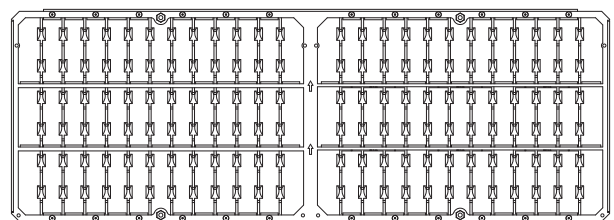

EN Installation instructions

TYPE : TROPHY LOUVRE

SAP Code	DESCRIPTION	WEIGHT
96652801	TROPHY L LOUVRE (1 module)	0.33kg
96652802	TROPHY R LOUVRE (1 module)	0.33kg
96652803	TROPHY B LOUVRE (1 module)	0.58kg
96652804	TROPHY L+R LOUVRE (1 module)	0.48kg
96652805	TROPHY L+B LOUVRE (1 module)	0.67kg
96652806	TROPHY R+B LOUVRE (1 module)	0.67kg
96652807	TROPHY L+R+B LOUVRE (1 module)	0.82kg

1

TROPHY LOUVRE L

TROPHY LOUVRE R

TROPHY LOUVRE L+R

TROPHY LOUVRE L+B

TROPHY LOUVRE R+B

TROPHY LOUVRE L+R+B

2