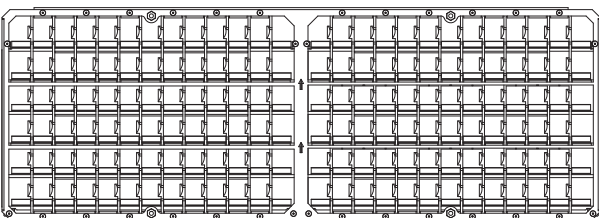

EN Installation instructions

TYPE : TROPHY LOUVRE

SAP Code	DESCRIPTION	WEIGHT
96652801	TROPHY L LOUVRE (1 module)	0.33kg
96652802	TROPHY R LOUVRE (1 module)	0.33kg
96652803	TROPHY B LOUVRE (1 module)	0.58kg
96652804	TROPHY L+R LOUVRE (1 module)	0.48kg
96652805	TROPHY L+B LOUVRE (1 module)	0.67kg
96652806	TROPHY R+B LOUVRE (1 module)	0.67kg
96652807	TROPHY L+R+B LOUVRE (1 module)	0.82kg

1

TROPHY LOUVRE L

TROPHY LOUVRE R

TROPHY LOUVRE L+R

TROPHY LOUVRE L+B

TROPHY LOUVRE R+B

TROPHY LOUVRE L+R+B

2