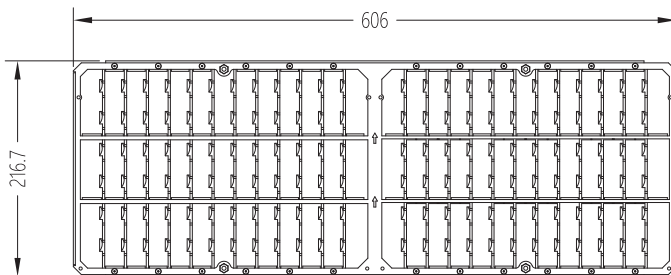

EN Installation instructions

TYPE : TROPHY LOUVRE

SAP Code	DESCRIPTION	WEIGHT
96652801	TROPHY L LOUVRE (1 module)	0.33kg
96652802	TROPHY R LOUVRE (1 module)	0.33kg
96652803	TROPHY B LOUVRE (1 module)	0.58kg
96652804	TROPHY L+R LOUVRE (1 module)	0.48kg
96652805	TROPHY L+B LOUVRE (1 module)	0.67kg
96652806	TROPHY R+B LOUVRE (1 module)	0.67kg
96652807	TROPHY L+R+B LOUVRE (1 module)	0.82kg

1

TROPHY LOUVRE L

TROPHY LOUVRE R

TROPHY LOUVRE L+R

TROPHY LOUVRE L+B

TROPHY LOUVRE R+B

TROPHY LOUVRE L+R+B

2