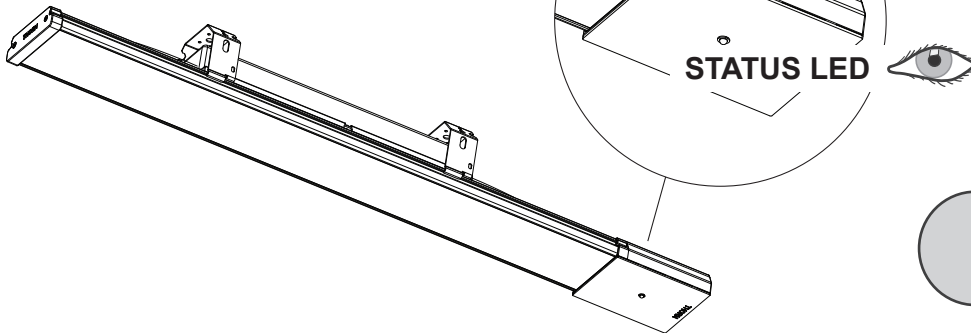

INSTRUCTION