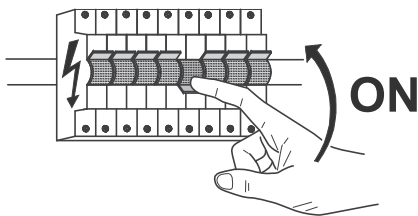

i E3, E3D (SELF CONTAINED, 3-HOUR BATTERY)

**CAUTION: Lithium Batteries Included!
Observe Manufacturers Safety Instructions!**

Do not tamper with rechargeable batteries and / or battery packs in any way! In principle, it can be assumed that lithium batteries are comparatively safe when handled properly.

**SAFETY
DATA
SHEET**

POSSIBLE HAZARDS

Lithium batteries or lithium accumulators contain:

- Lithium or its compound (reacts violently)
- - Flammable organic solvents
- Oxidising agents (fire promoters)
- Reactive halogen compounds

INSTRUCTION

i E3D STATUS LED

GREEN LED

RED LED

	EVERYTHING OK
	FUNCTION TEST
	SERVICE LIFE TEST
	DISABLED

	LAMP FAILURE
	CHARGING FAILURE
	BATTERY FAILURE