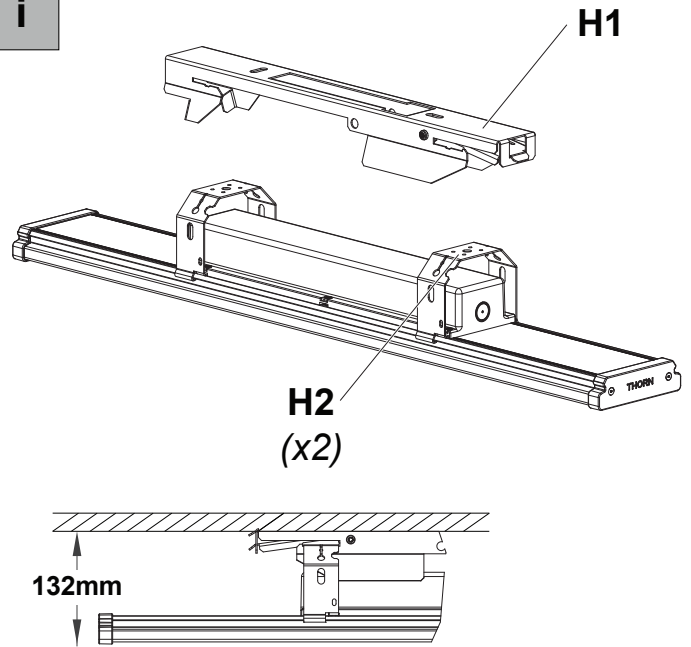

437mm (S / M)  
1051mm (L / XL)

125mm

i

C4

i

356mm (S/M)  
970mm (L/XL)

# G SURFACE CLIP SET

96802101

i

G1

356mm (S/M)  
970mm (L/XL)

G2

(x2)

G3

# H CEILING MOUNT SET

**S/M 96802091**  
**L 96802092**  
**XL 96802093**

**i**

**H1**

**260mm (S/M)**  
**550mm (L/XL)**

**H2**

**i** **FOOD INDUSTRY INSERT**

**10m 96802102**  
**50m 96802103**