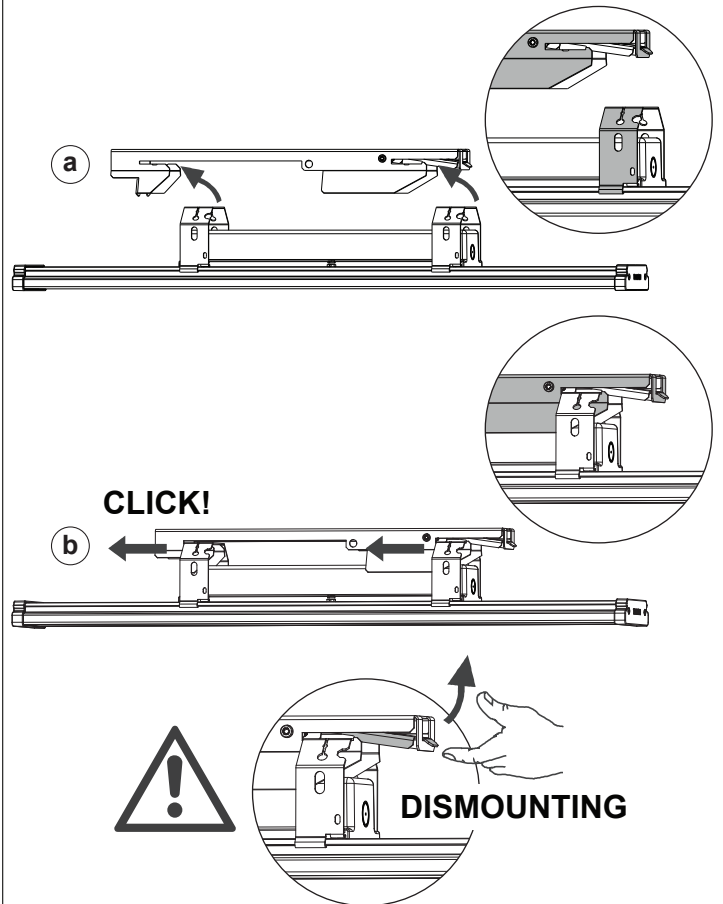

# H CEILING MOUNT SET

**S/M 96802091**  
**L 96802092**  
**XL 96802093**

**i**

**H1**

**260mm (S/M)**  
**550mm (L/XL)**

**H2**

**i** **FOOD INDUSTRY INSERT**

**10m 96802102**  
**50m 96802103**