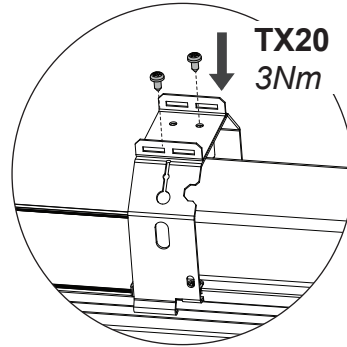

# G SURFACE CLIP SET

96802101

i

G1

356mm (S/M)  
970mm (L/XL)

G2

(x2)

G3

# H CEILING MOUNT SET

**S/M 96802091**  
**L 96802092**  
**XL 96802093**

**i**

**H1**

**260mm (S/M)**  
**550mm (L/XL)**

**H2**

**i** **FOOD INDUSTRY INSERT**

**10m 96802102**  
**50m 96802103**