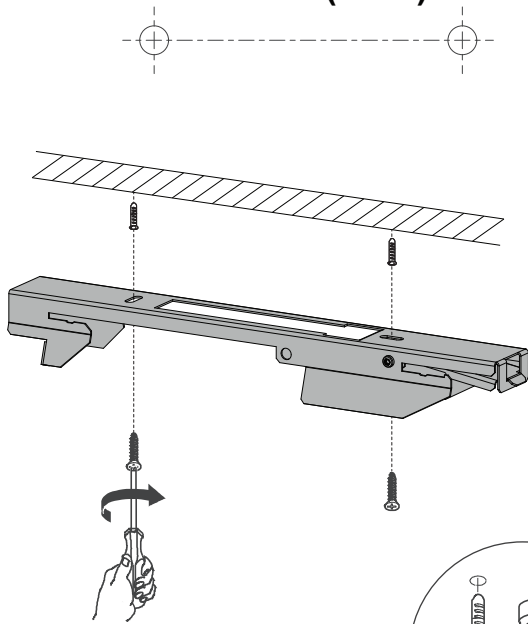

# H CEILING MOUNT SET

**S/M 96802091**  
**L 96802092**  
**XL 96802093**

**i**

**H1**

**260mm (S/M)**  
**550mm (L/XL)**

**H2**

**i** **FOOD INDUSTRY INSERT**

**10m 96802102**  
**50m 96802103**