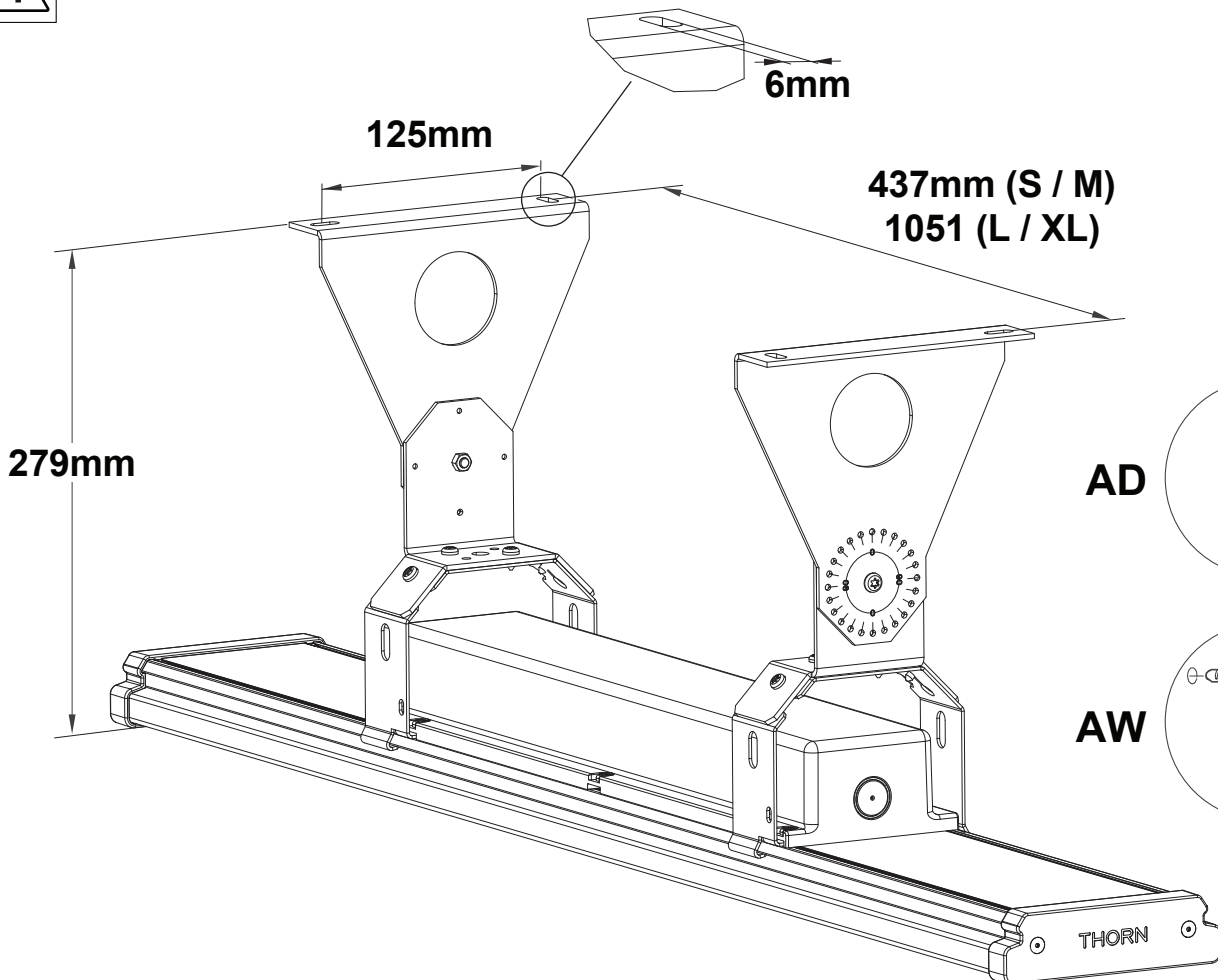

# C ADJUSTABLE MOUNTING

96802098

i

AD

AW

C1

C2

C3

437mm (S / M)  
1051mm (L / XL)

125mm

i

C4

i

356mm (S/M)  
970mm (L/XL)