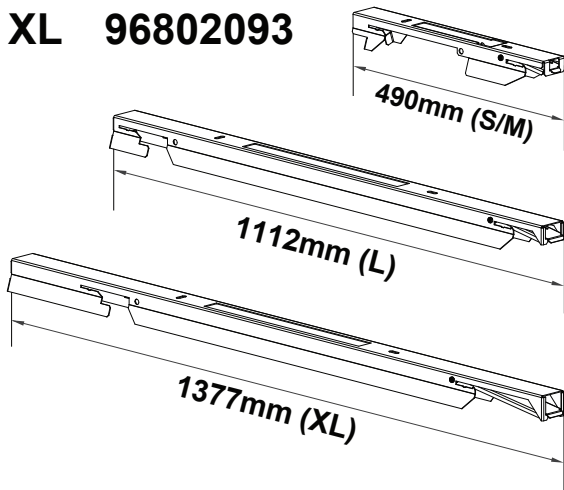

437mm (S / M)  
1051mm (L / XL)

125mm

i

C4

i

356mm (S/M)  
970mm (L/XL)

# G SURFACE CLIP SET

96802101

i

G1

356mm (S/M)  
970mm (L/XL)

G2

(x2)

G3

# H CEILING MOUNT SET

**S/M 96802091**  
**L 96802092**  
**XL 96802093**

**i**

**H1**

**260mm (S/M)**  
**550mm (L/XL)**

**H2**

**i** **FOOD INDUSTRY INSERT**

**10m 96802102**  
**50m 96802103**