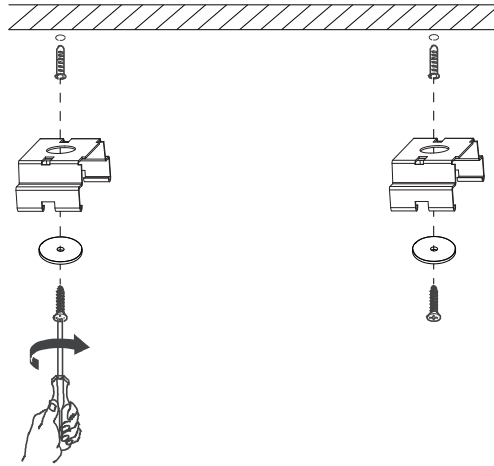

# G SURFACE CLIP SET

96802101

i

G1

356mm (S/M)  
970mm (L/XL)

G2

(x2)

G3

# H CEILING MOUNT SET

**S/M 96802091**  
**L 96802092**  
**XL 96802093**

**i**

**H1**

**260mm (S/M)**  
**550mm (L/XL)**

**H2**

**i** **FOOD INDUSTRY INSERT**

**10m 96802102**  
**50m 96802103**