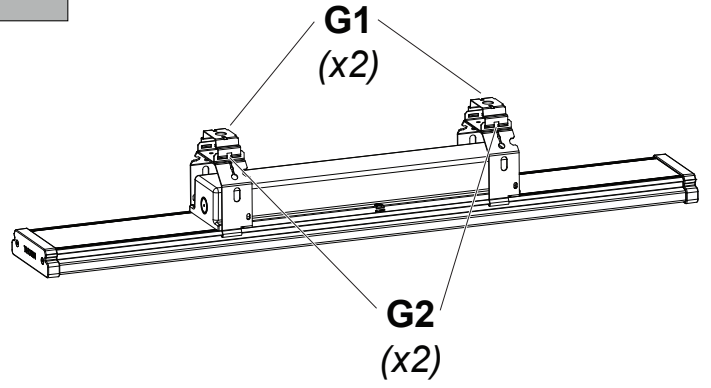

356mm (S/M)  
970mm (L/XL)

# G SURFACE CLIP SET

96802101

i

G1

356mm (S/M)  
970mm (L/XL)

G2

(x2)

G3