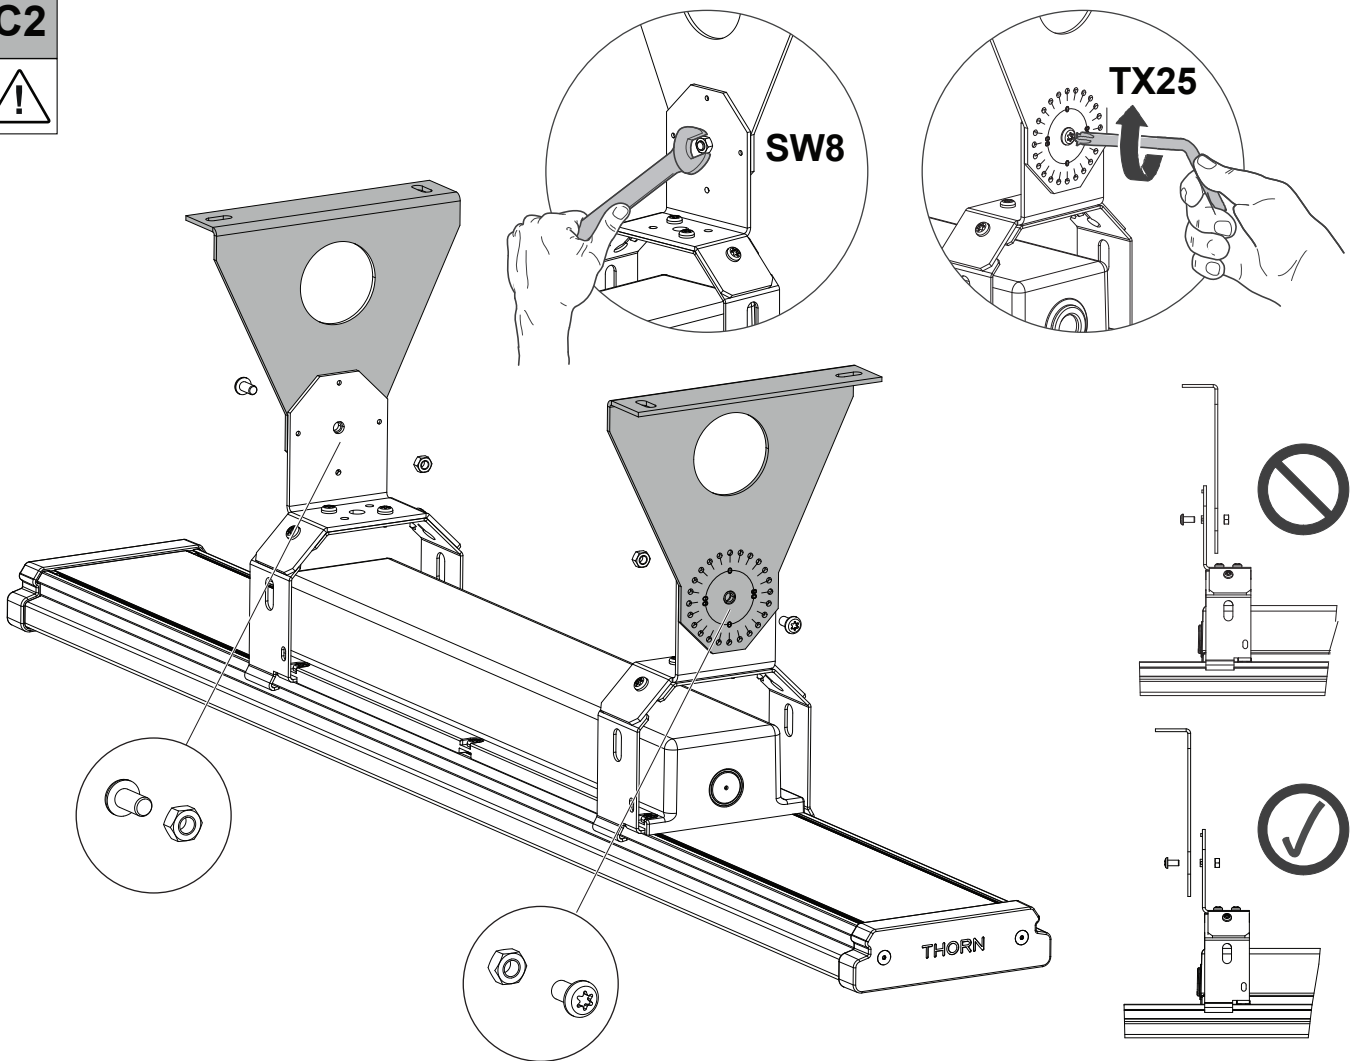

# C ADJUSTABLE MOUNTING

96802098

i

AD

AW

C1

C2

C3

437mm (S / M)  
1051mm (L / XL)

125mm

i

C4

i