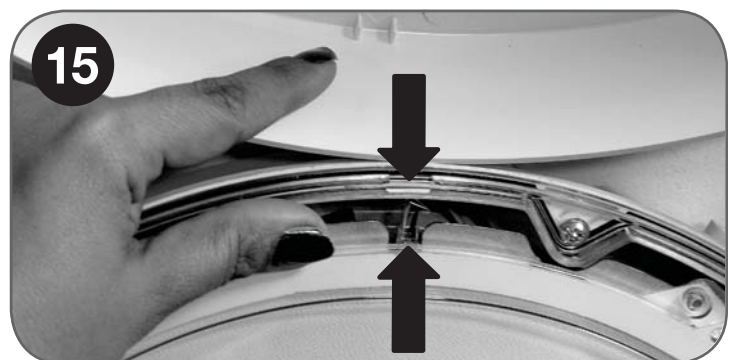

8.5-9.5mm  
0.5-1.5mm<sup>2</sup>

SUITABLE FOR LOOPING IN

Circuit Breaker Type	No. of Products
C10	50
C13	65
C16	80
C20	100
B10	30
B13	39
B16	48
B20	60