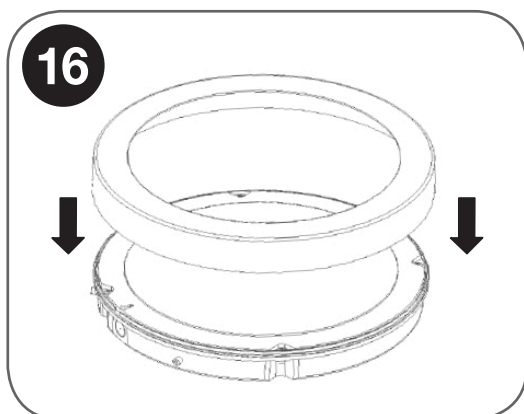

Standard Wiring

Emergency Wiring Option

8.5-9.5mm  
0.5-1.5mm<sup>2</sup>

**7b** Dimmable Wiring Option

50/60Hz

8.5-9.5mm  
0.5-1.5mm<sup>2</sup>

**7c** DALI Wiring Option

50/60Hz

8.5-9.5mm  
0.5-1.5mm<sup>2</sup>

SUITABLE FOR LOOPING IN

Circuit Breaker Type	No. of Products
C10	50
C13	65
C16	80
C20	100
B10	30
B13	39
B16	48
B20	60