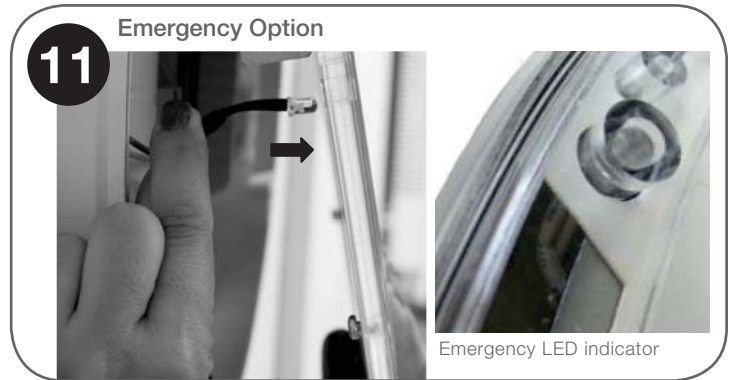

SUITABLE FOR LOOPING IN

Circuit Breaker Type	No. of Products
C10	50
C13	65
C16	80
C20	100
B10	30
B13	39
B16	48
B20	60