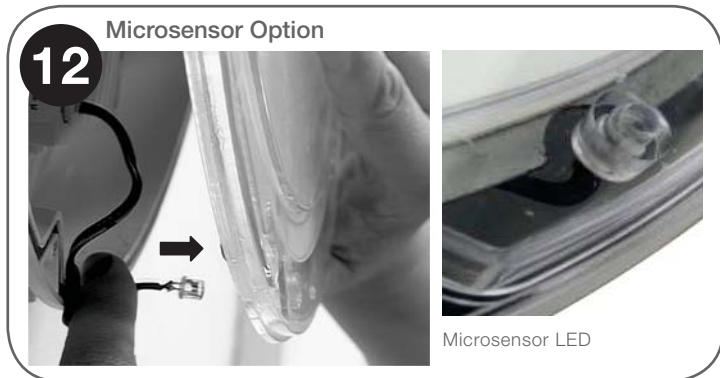

SUITABLE FOR LOOPING IN

Circuit Breaker Type	No. of Products
C10	50
C13	65
C16	80
C20	100
B10	30
B13	39
B16	48
B20	60