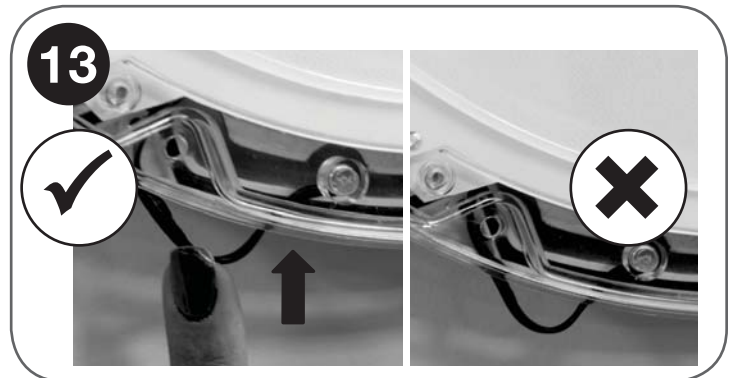

Standard Wiring

Emergency Wiring Option

8.5-9.5mm  
0.5-1.5mm<sup>2</sup>

**7b** Dimmable Wiring Option

50/60Hz

8.5-9.5mm  
0.5-1.5mm<sup>2</sup>

**7c** DALI Wiring Option

50/60Hz

8.5-9.5mm  
0.5-1.5mm<sup>2</sup>

SUITABLE FOR LOOPING IN

Circuit Breaker Type	No. of Products
C10	50
C13	65
C16	80
C20	100
B10	30
B13	39
B16	48
B20	60