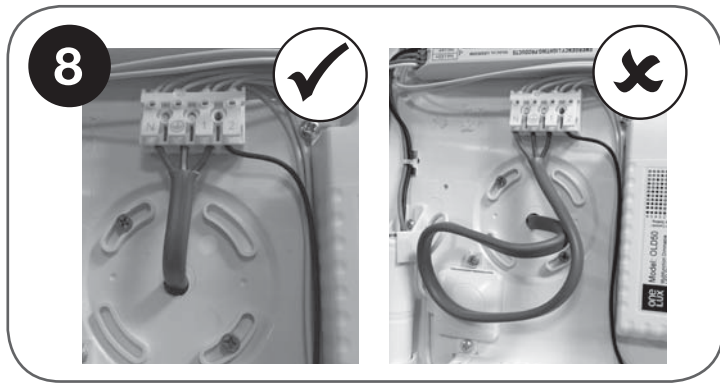

Standard Wiring

Emergency Wiring Option

8.5-9.5mm  
0.5-1.5mm<sup>2</sup>

**7b** Dimmable Wiring Option

50/60Hz

8.5-9.5mm  
0.5-1.5mm<sup>2</sup>

**7c** DALI Wiring Option

50/60Hz

8.5-9.5mm  
0.5-1.5mm<sup>2</sup>

SUITABLE FOR LOOPING IN

Circuit Breaker Type	No. of Products
C10	50
C13	65
C16	80
C20	100
B10	30
B13	39
B16	48
B20	60