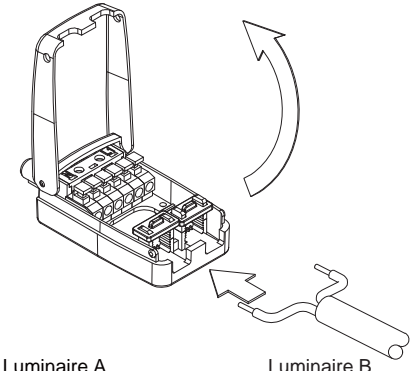

# CHAL 74 LED550 - Fire-rated downlight

1

OFF

2

DO NOT COVER  
NE PAS RECOUVRIR

3

4

Luminaire A

Luminaire B

Terminals

Terminals

Max.10A

Incoming cables

Outgoing cables

The connected earth line on the terminal is only used for loop through reasons

5