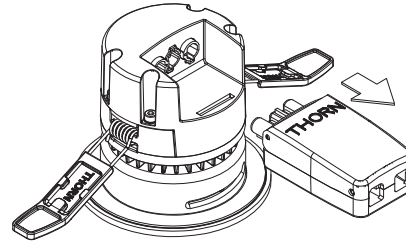

# CHAL 74 LED550 - Fire-rated downlight

1

OFF

2

DO NOT COVER  
NE PAS RECOUVRIR

3

4

Luminaire A

Luminaire B

Terminals

Terminals

Max.10A

Incoming cables

Outgoing cables

The connected earth line on the terminal is only used for loop through reasons

5